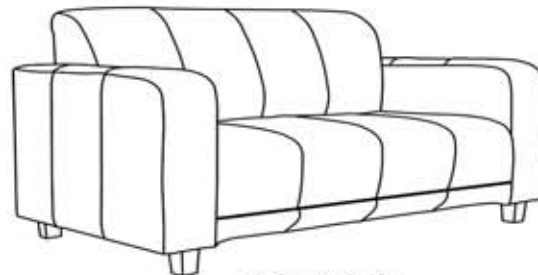

Collingwood Sofas

as individual as you are...

SUFFOLK

- Fixed Seat Cushion
- Fixed Back
- Wooden Feet
- Serpentine Springs
- Internal Hardwood Rails
- Fast delivery on Black & Brown PVC
- Wide range of other colours available

*All sizes are approximate

3 Seat Sofa
H83, W184, D80

2 Seat Sofa
H83, W148, D80

Armchair
H83, W90, D80