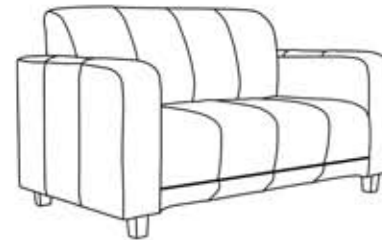

Collingwood Sofas

as individual as you are...

SUFFOLK

- Fixed Seat Cushion
- Fixed Back
- Wooden Feet
- Serpentine Springs
- Internal Hardwood Rails
- Fast delivery on Black & Brown PVC
- Wide range of other colours available

*All sizes are approximate

3 Seat Sofa
H83, W184, D80

2 Seat Sofa
H83, W148, D80

Armchair
H83, W90, D80