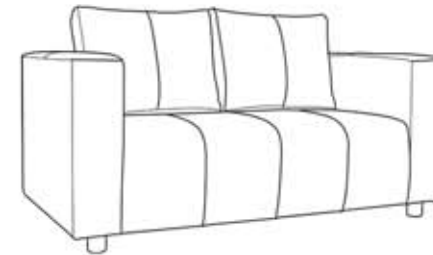

## YORK

- Fixed Seat Cushion
- Fibre Filled back Cushions
- Plastic Glides
- Serpentine Springs
- Internal Hardwood Rails
- Fast delivery on colours shown
- Wide range of other colours available

\*All sizes are approximate

**3 Seat Sofa**  
H88, W184, D80

**2 Seat Sofa**  
H88, W148, D80

**Armchair**  
H88, W90, D80