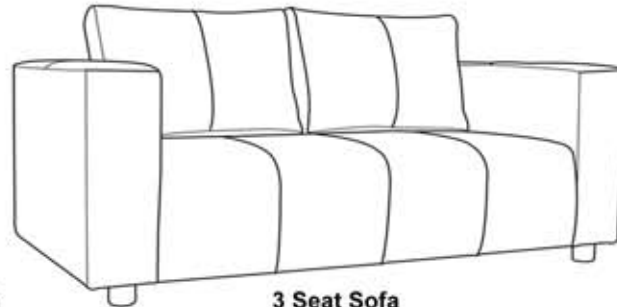

## YORK

- Fixed Seat Cushion
- Fibre Filled back Cushions
- Plastic Glides
- Serpentine Springs
- Internal Hardwood Rails
- Fast delivery on colours shown
- Wide range of other colours available

\*All sizes are approximate

**3 Seat Sofa**  
H88, W184, D80

**2 Seat Sofa**  
H88, W148, D80

**Armchair**  
H88, W90, D80